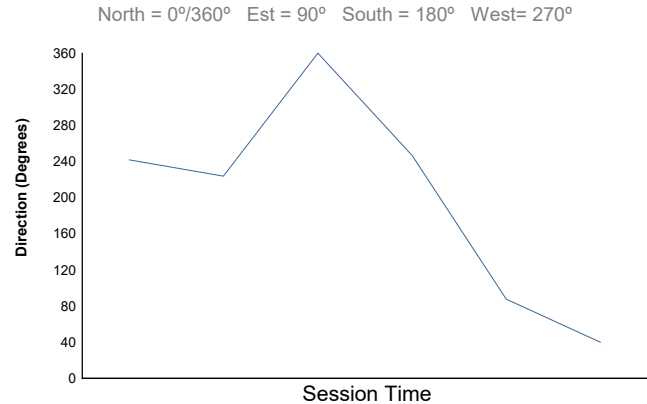

Round 10 - Berlin ePrix
 ABB FIA Formula E Championship
 Qualifying Group 1

Weather Report

Official Timekeeper 

Air Temperature

Track Temperature

Humidity

Pressure

Wind Speed

Wind direction

Track Status: **DRY**