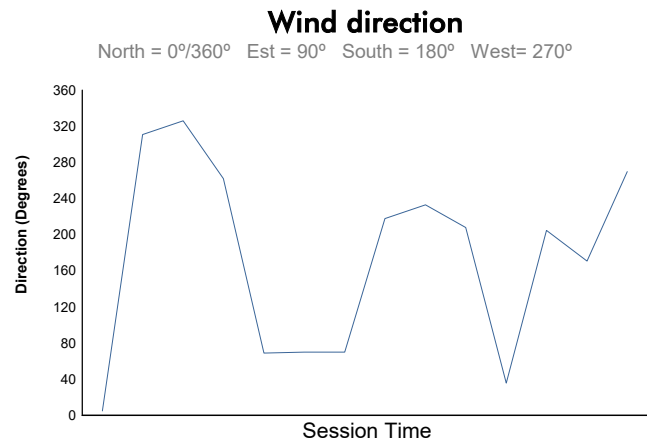

**Round 10 - Berlin ePrix**  
 ABB FIA Formula E Championship  
 Super Pole

**Weather Report**

Official Timekeeper 

Track Status: **DRY**