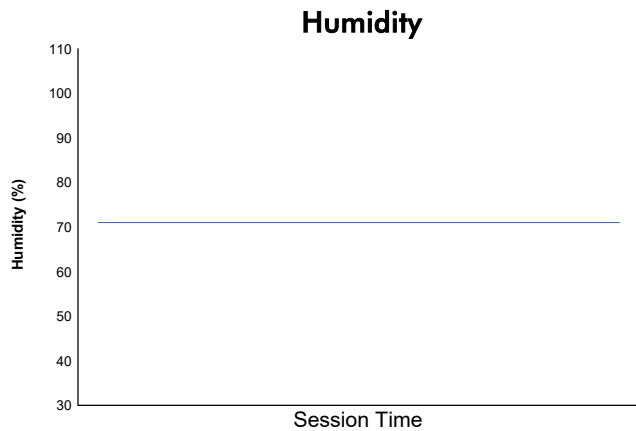

**Round 10 - Berlin ePrix**  
 ABB FIA Formula E Championship  
 Super Pole

**Weather Report**

Official Timekeeper 

Track Status: **DRY**