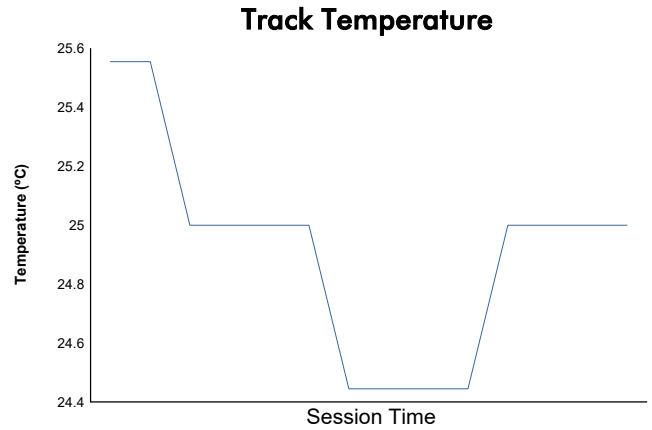

**Round 10 - Berlin ePrix**  
 ABB FIA Formula E Championship  
 Super Pole

**Weather Report**

Official Timekeeper 

Track Status: **DRY**