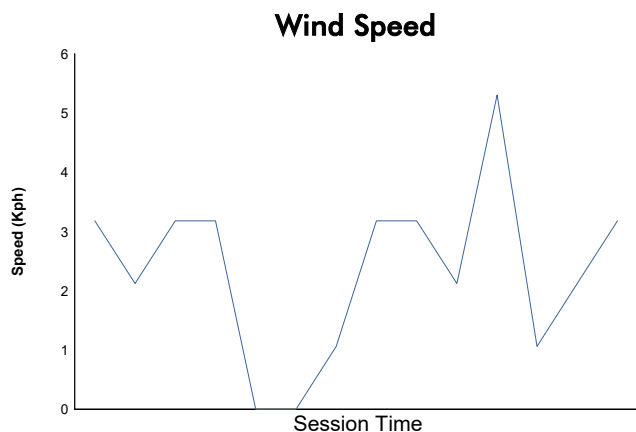

**Round 10 - Berlin ePrix**  
 ABB FIA Formula E Championship  
 Super Pole

**Weather Report**

Official Timekeeper 

Track Status: **DRY**