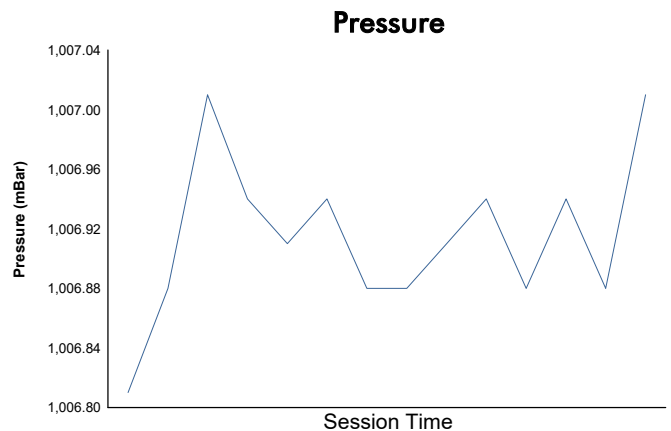

**Round 10 - Berlin ePrix**  
 ABB FIA Formula E Championship  
 Super Pole

**Weather Report**

Official Timekeeper 

Track Status: **DRY**