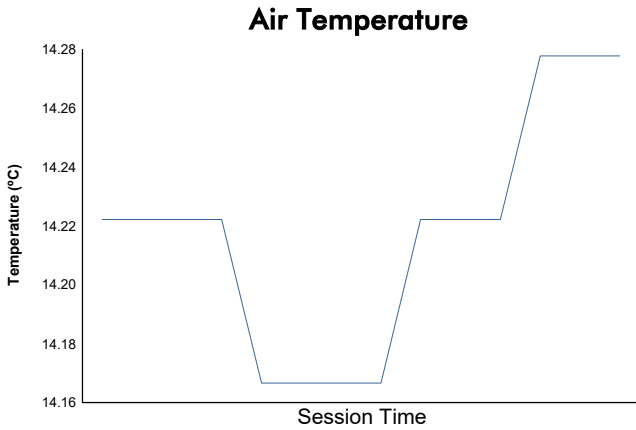

**Round 10 - Berlin ePrix**  
 ABB FIA Formula E Championship  
 Super Pole

**Weather Report**

Official Timekeeper 

Track Status: **DRY**