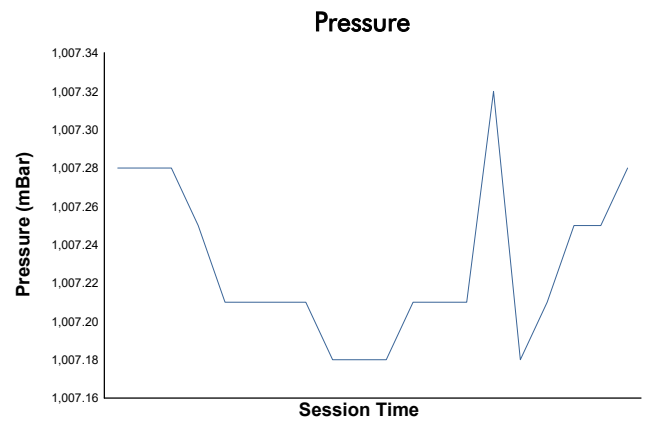

Round 8 - Berlin ePrix

Jaguar I-PACE eTROPHY Series

Shakedown

Weather Report

Track Status: **DRY**

OFFICIAL PARTNERS

OFFICIAL SUPPLIERS