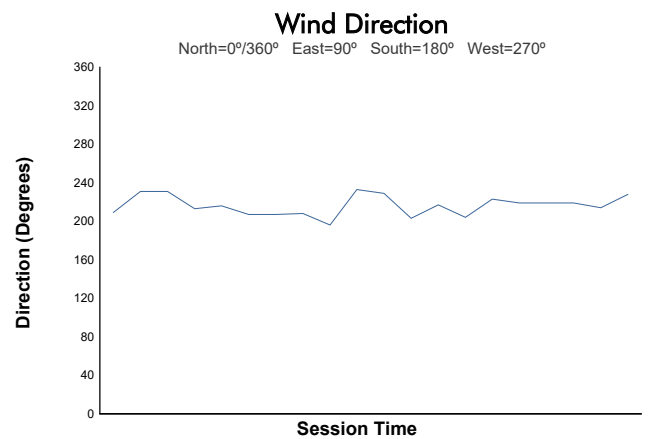

Round 8 - Berlin ePrix

Jaguar I-PACE eTROPHY Series

Shakedown

Weather Report

Track Status: **DRY**

OFFICIAL PARTNERS

OFFICIAL SUPPLIERS