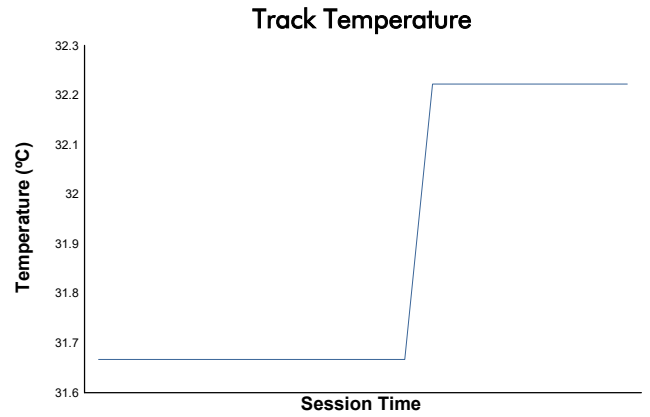

Round 8 - Berlin ePrix

Jaguar I-PACE eTROPHY Series

Shakedown

Weather Report

Track Status: **DRY**

OFFICIAL PARTNERS

OFFICIAL SUPPLIERS