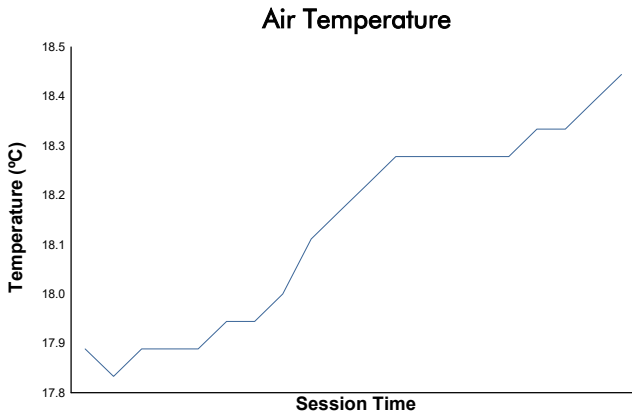

Round 8 - Berlin ePrix

Jaguar I-PACE eTROPHY Series

Shakedown

Weather Report

Track Status: **DRY**

OFFICIAL PARTNERS

OFFICIAL SUPPLIERS