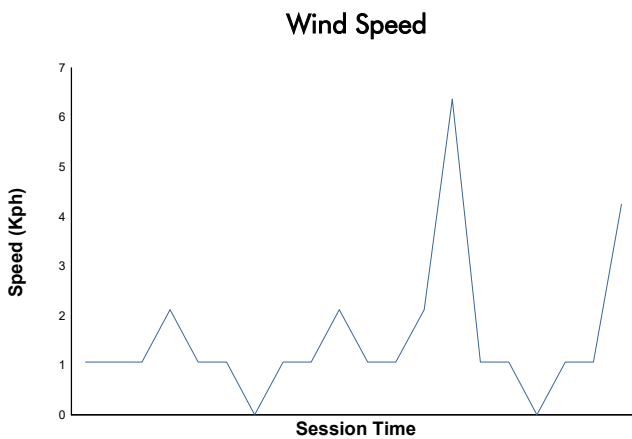

Round 8 - Berlin ePrix

Jaguar I-PACE eTROPHY Series

Shakedown

Weather Report

Track Status: **DRY**

OFFICIAL PARTNERS

OFFICIAL SUPPLIERS