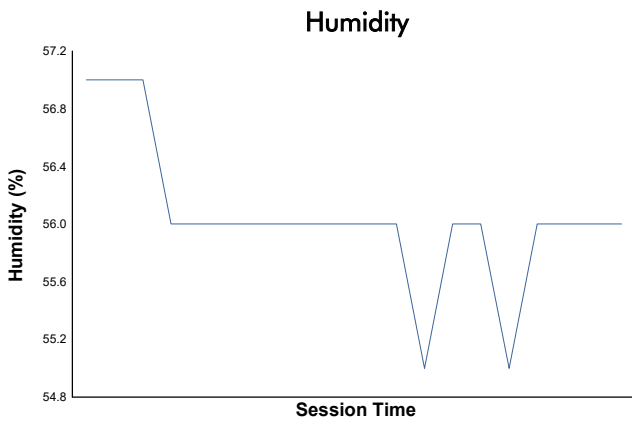

Round 8 - Berlin ePrix

Jaguar I-PACE eTROPHY Series

Shakedown

Weather Report

Track Status: **DRY**

OFFICIAL PARTNERS

OFFICIAL SUPPLIERS