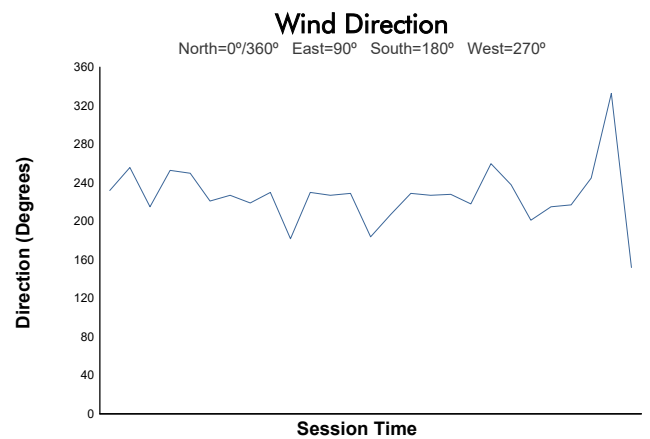

**Round 10 - New York City ePrix**  
Jaguar I-PACE eTROPHY Series  
Race

**Weather Report**

Track Status: **DRY**

OFFICIAL PARTNERS

OFFICIAL SUPPLIERS