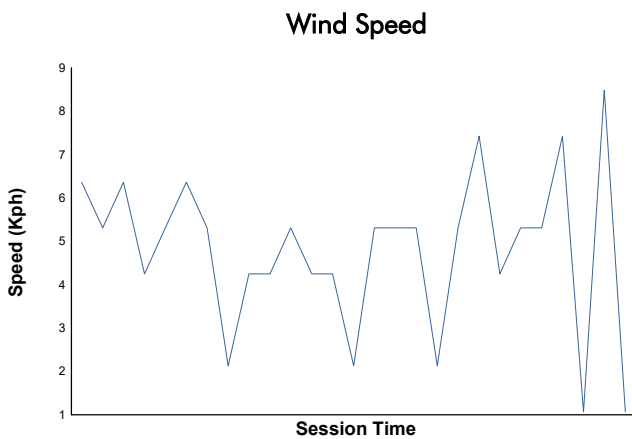

**Round 10 - New York City ePrix**  
Jaguar I-PACE eTROPHY Series  
Race

**Weather Report**

Track Status: **DRY**

OFFICIAL PARTNERS

OFFICIAL SUPPLIERS