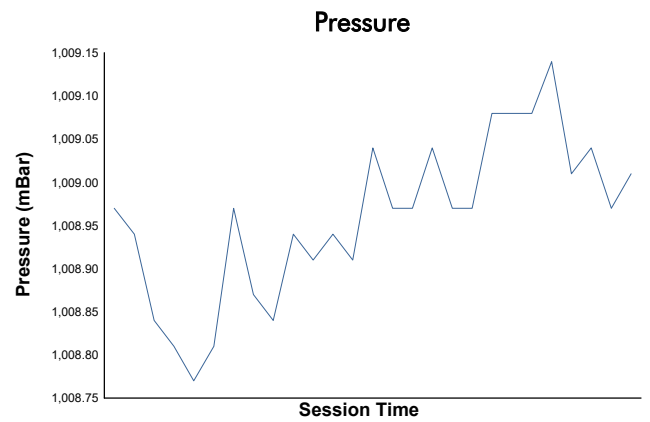

**Round 10 - New York City ePrix**  
Jaguar I-PACE eTROPHY Series  
Race

**Weather Report**

Track Status: **DRY**

OFFICIAL PARTNERS

OFFICIAL SUPPLIERS