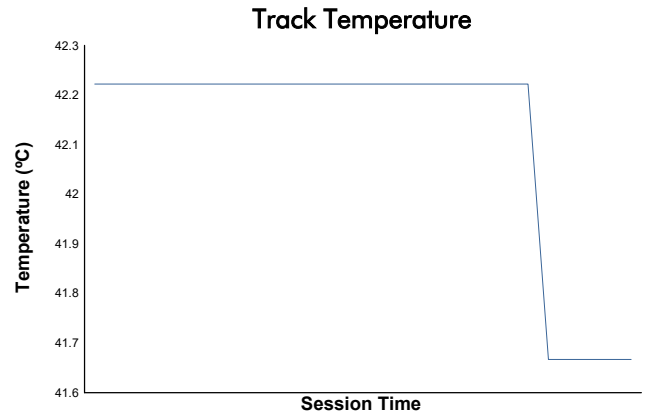

**Round 10 - New York City ePrix**  
Jaguar I-PACE eTROPHY Series  
Race

**Weather Report**

Track Status: **DRY**

OFFICIAL PARTNERS

OFFICIAL SUPPLIERS