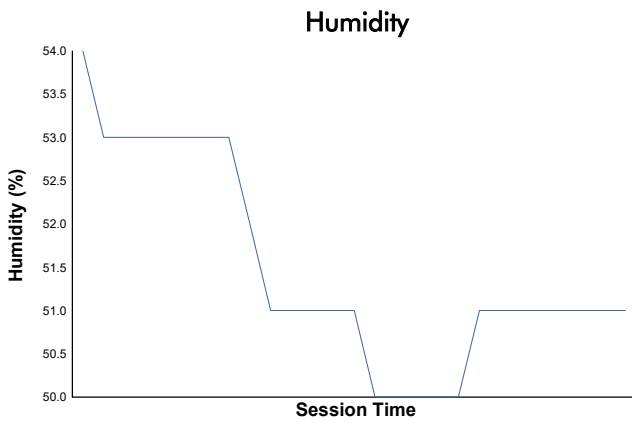

**Round 10 - New York City ePrix**  
Jaguar I-PACE eTROPHY Series  
Race

**Weather Report**

Track Status: **DRY**

OFFICIAL PARTNERS

OFFICIAL SUPPLIERS