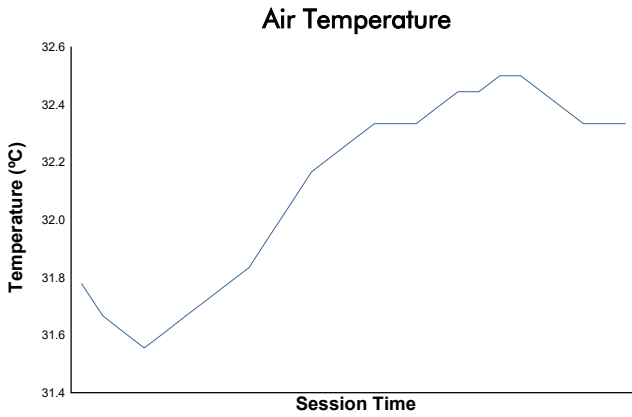

**Round 10 - New York City ePrix**  
Jaguar I-PACE eTROPHY Series  
Race

**Weather Report**

Track Status: **DRY**

OFFICIAL PARTNERS

OFFICIAL SUPPLIERS